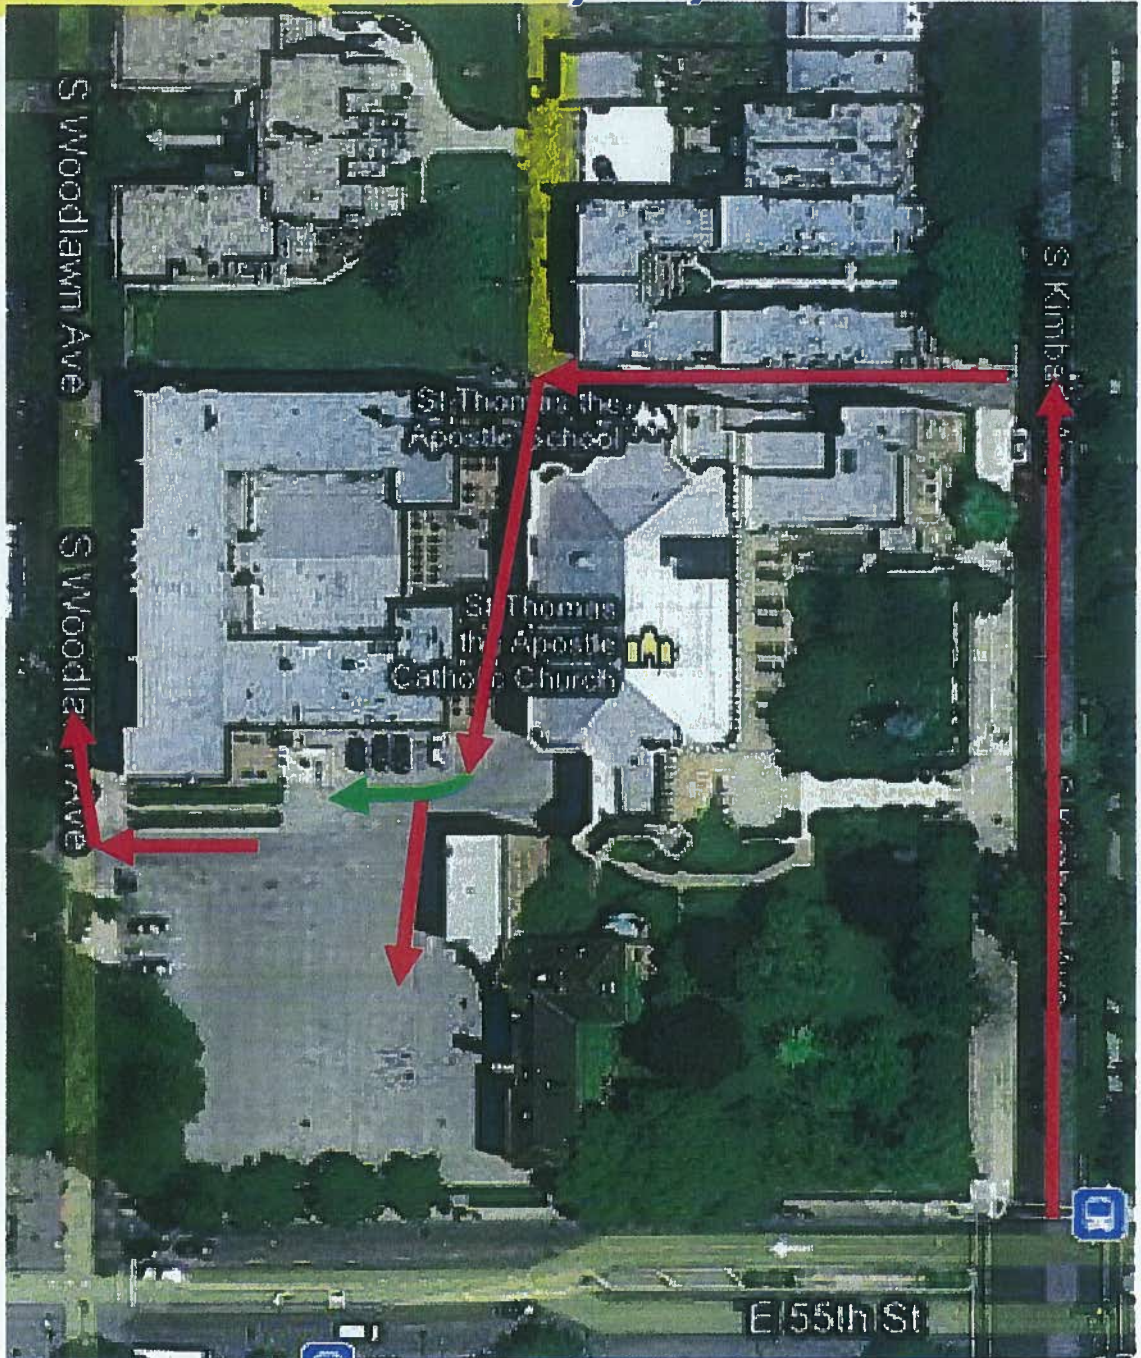

STA Student Drop Off & Pick Up Map

Do NOT use 54th St. Alleyway!

Follow these directions:

ENTER: via Kimbark Avenue ONLY EXIT: via Woodlawn Avenue ONLY

Drop off students in designated Green Arrow area above (near Parking Lot Door Entrance)

Red Arrow in Parking Lot designates Parking Area.

ALL students must enter through the Main Woodlawn Doors.

Pick Up students from the Parking Lot at 3:30pm.